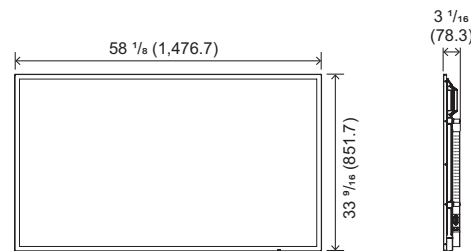

Specifications

PN-HC861

PN-HC751

PN-HC651

Input/Output Terminals

Bottom

Left side*

* When viewed from the front