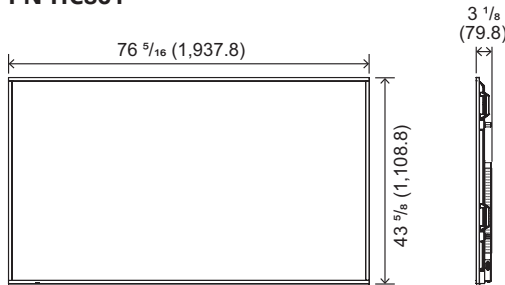

*1 Brightness depends on input mode and other picture settings. Brightness level will decrease over time. Due to the nature of the equipment, it is not possible to precisely maintain a constant level of brightness. *2 Use a commercially available connection cable for PC and other video connections. *3 Temperature conditions may change when using the monitor together with optional equipment. In such cases, check the temperature conditions specified by the optional equipment. *4 No optional part is attached.

Specifications

PN-HC861