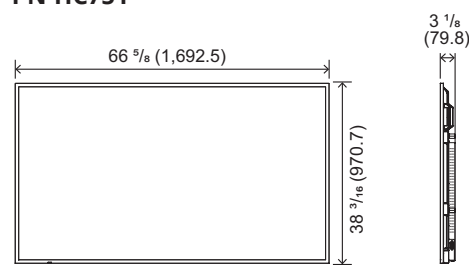

Specifications

Model Name		PN-HC861	PN-HC751	PN-HC651
Installation		Landscape / Portrait		
LCD Panel		86" class (85 9/16" diagonal) TFT LCD	75" class (74 1/2" diagonal) TFT LCD	65" class (64 1/2" diagonal) TFT LCD
	Backlight	LED, full array		
	Max. Resolution	3,840 × 2,160 pixels		
	Max. Display Colors (approx.)	1,070 million colors		
	Pixel Pitch (HxV)	0.4935 × 0.4935 mm	0.43 × 0.43 mm	0.372 × 0.372 mm
	Max Brightness *1	450 cd/m 2		
	Contrast Ratio	1,400 : 1	1,200 : 1	
	Viewing Angle (H/V)	178°/178° (CR ≥10)		
	Active Screen Area (W×H)	74 5/8" × 41 15/16"	64 15/16" × 36 9/16"	56 1/4" × 31 5/8"
	Response Time	8ms (grey to grey, avg.)		
Computer Input		Analog RGB (0.7 Vp-p) [75Ω]		
	Synchronization	Horizontal/vertical separation (TTL: positive/negative)		
	Plug & Play	VESA DDC2B		
Input Terminals*2		Mini D-sub 15-pin × 1, HDMI × 3		
	Audio	3.5mm mini stereo jack × 1		
	Serial (RS-232C)	D-sub 9 pin × 1		
Output Terminals*2		-		
	Audio	3.5mm mini stereo jack × 1		
	Serial (RS-232C)	D-sub 9 pin × 1		
LAN Terminal		10Base-T/100Base-TX		
Speakers Output		10W + 10W		
Power Requirement		AC 100 - 240 V, 50/60 Hz		
Mounting		4 points, 800 × 600 mm pitch, M8 screw	4 points, 800 × 400 mm pitch, M8 screw	4 points, 600 × 400 mm pitch, M8 screw
Environmental Conditions		32°F to 104°F		
	Operating Temperature *3	20% to 80% (no condensation)		
	Operating Humidity			
Power Consumption (Input signal waiting state/standby mode*4)		350 W (0.5W / 0.5W)	240 W (0.5W / 0.5W)	190 W (0.5W / 0.5W)
Dimensions (approx.)		76 5/16" × 3 1/8" × 43 5/8"	66 5/8" × 3 1/8" × 38 3/16"	58 1/8" × 3 1/16" × 33 9/16"
Weight (approx.)		97.1 lbs	75.0 lbs	61.8 lbs