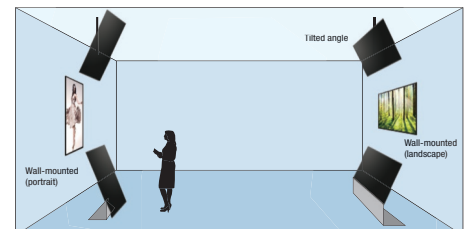

High Definition and Flexible Installation for 24/7 Operation

4K
3840 × 2160 Pixels

Vivid 4K high definition 24/7 operation

4 times the pixel resolution of Full-HD, showing lifelike images with incredible realism.

Full HD LCD panel

4K Ultra-HD LCD panel

Built-in media player provides 4K signage without a separate PC

By utilizing a commercially available USB drive, 4K still images or videos can easily be displayed without the need of a PC.

USB Memory Slot

Attach the included cover to prevent theft of a USB memory drive.

Flexible installation

PN-HC series supports Landscape/Portrait/Tilt-forward/Tilt-backward installation.