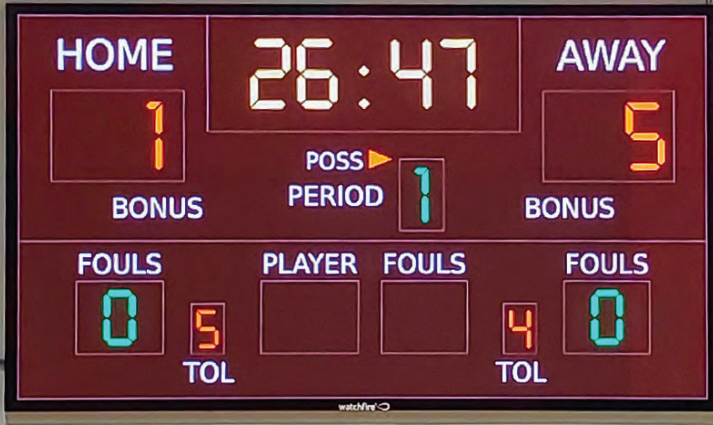

# READY DISPLAY

ReadyDisplay™ from Watchfire is a prefabricated, interior LED video display, engineered to install quickly and impress instantly. It is shipped in one or two pieces for simplified installation. These pieces fit through most interior doors.