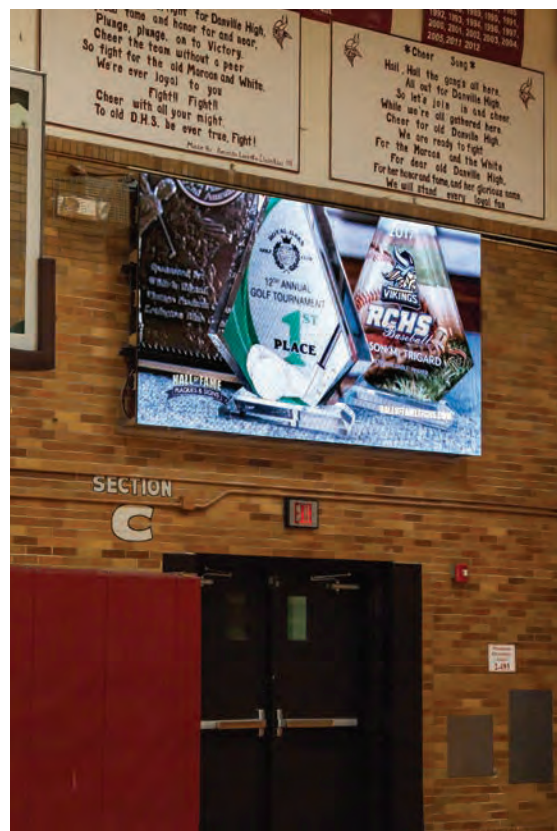

## LOCKER ROOM CLOCK DISPLAY COMBO

Watchfire's locker room clocks synchronize with the scoreboard clock, but can also become a videoboard when integrated with Ignite Sports. Use zones to add information like time of day, lineups, motivational quotes, and messages for prospective players. It measures 22" x 22" and includes a protective shield.