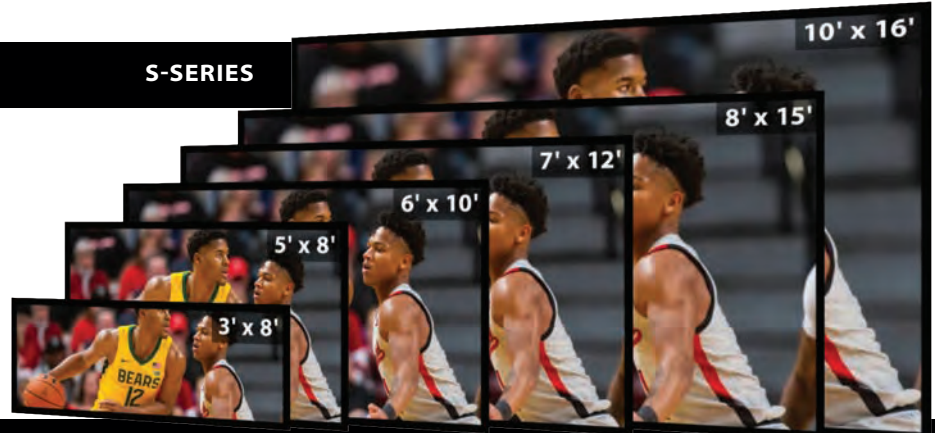

ReadyDisplay™ from Watchfire is a prefabricated, interior LED video display, engineered to install quickly and impress instantly. It is shipped in one or two pieces for simplified installation. These pieces fit through most interior doors.

Resolutions: 2.4mm, 2.9mm, 3.9mm and 5.9mm

Standard or framed border

Mounted horn standard

Tuttle Public Schools | Metro Sign Corp. | Tuttle, OK | 3.9mm | ReadyDisplay | 640 x 1152 | 8'8" x 15'3"

ReadyDisplay	Finish Size (standard border)
3' x 8'	3'5" H x 8'4" W (41.063" x 100.118")
5' x 8'	5'1" H x 8'4" W (60.748" x 100.118")
6' x 10'	6'8" H x 10' W (80.433" x 119.803")
7' x 12'	6'8" H x 11'7" W (80.433" x 139.488")
8' x 15'	8'4" H x 14'11" W (100.118" x 178.858")
10' x 16'	10' H x 16'7" W (119.803" x 198.543")