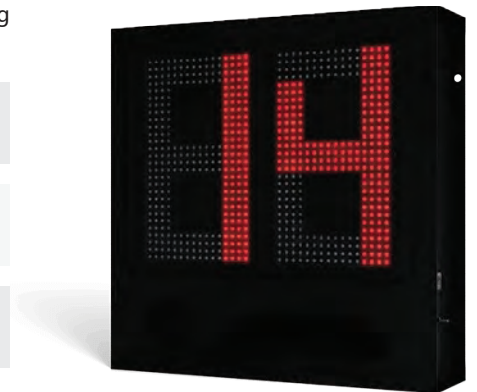

TIMING ACCESSORIES

VIDEO SHOT CLOCK DISPLAY COMBO

When integrated with Watchfire's Ignite Sports software, the video shot clock becomes an independent videoboard. Add regions for a game clock or display the school mascot, sponsorship ads or fan prompts when not in game use. The shot clock measures 22" x 22" and includes a protective shield to absorb impact.

Resolutions: 2.4mm, 2.9mm, 3.9mm, or 5.9mm

:99:59 game clock and :99 shot clock with 1/10 second option

Wired connection with tablet operation

Perimeter light strip indicator

STANDARD CLOCK

This standard design can be configured as a single-sided, double-sided or three-sided clock, providing optimal viewing angles for players, officials, and fans.

:99 shot clock

14" red or amber digits and built-in horn

Wired connection with wireless handheld unit

INDEPENDENT CLOCK

The independent shot clock takes the worry out of trying to synch with an existing scoring system. Simply mount and operator.

:99 shot clock with 1/10 second option

12" red digits and built-in horn

Wired connection with wireless handheld unit